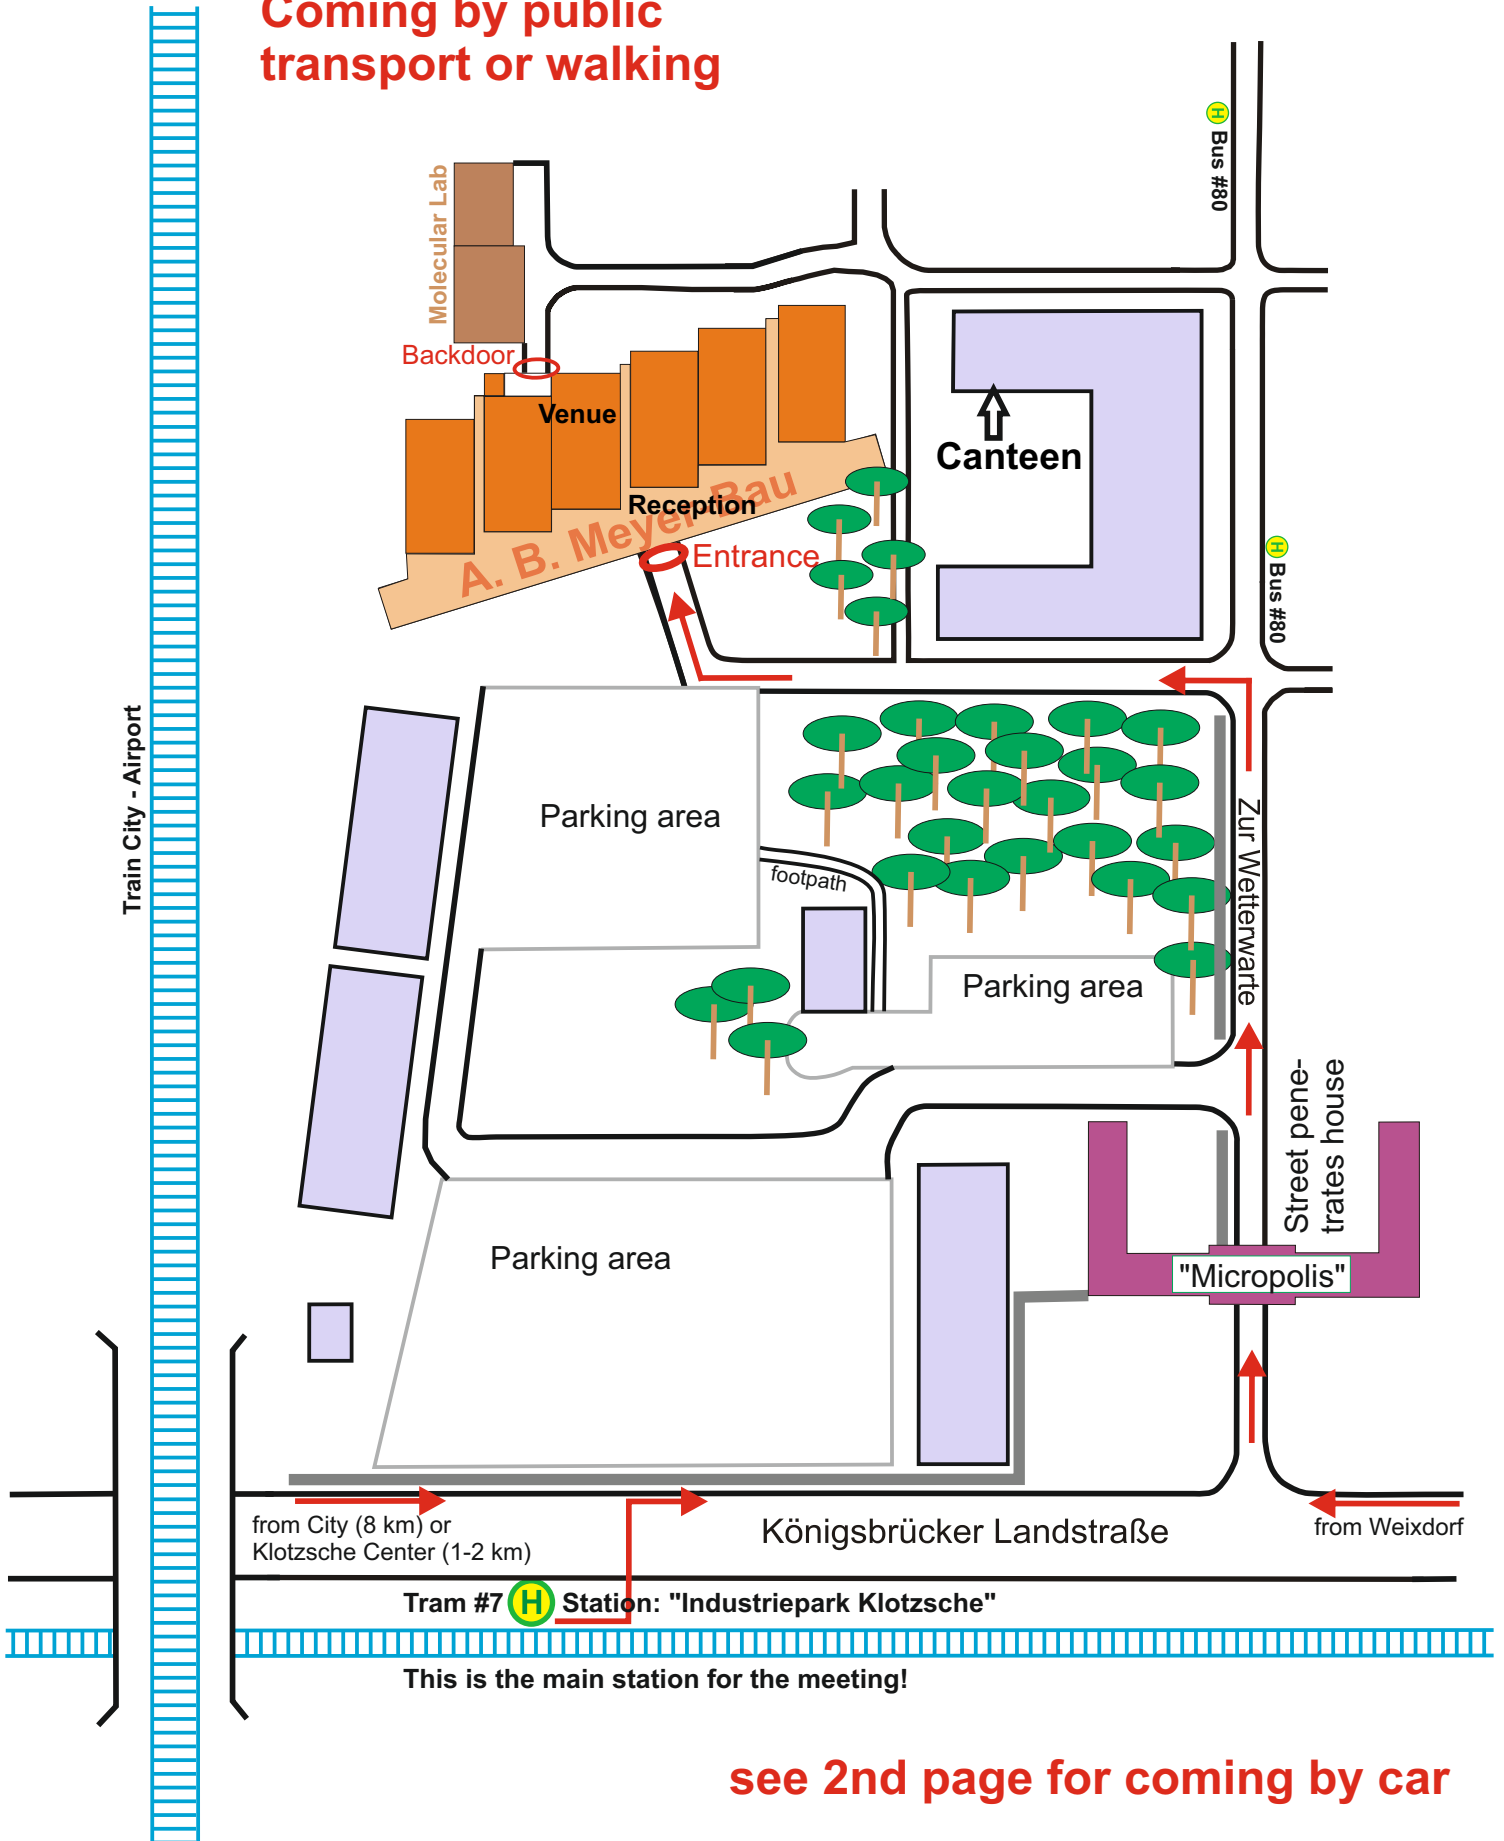

Senckenberg Naturhistorische Sammlungen Dresden Senckenberg Natural History Collections Dresden

Königsbrücker Landstrasse 159
01109 Dresden

Coming by public transport or walking

see 2nd page for coming by car

Senckenberg Naturhistorische Sammlungen Dresden Senckenberg Natural History Collections Dresden

Königsbrücker Landstrasse 159
01109 Dresden

Coming by car